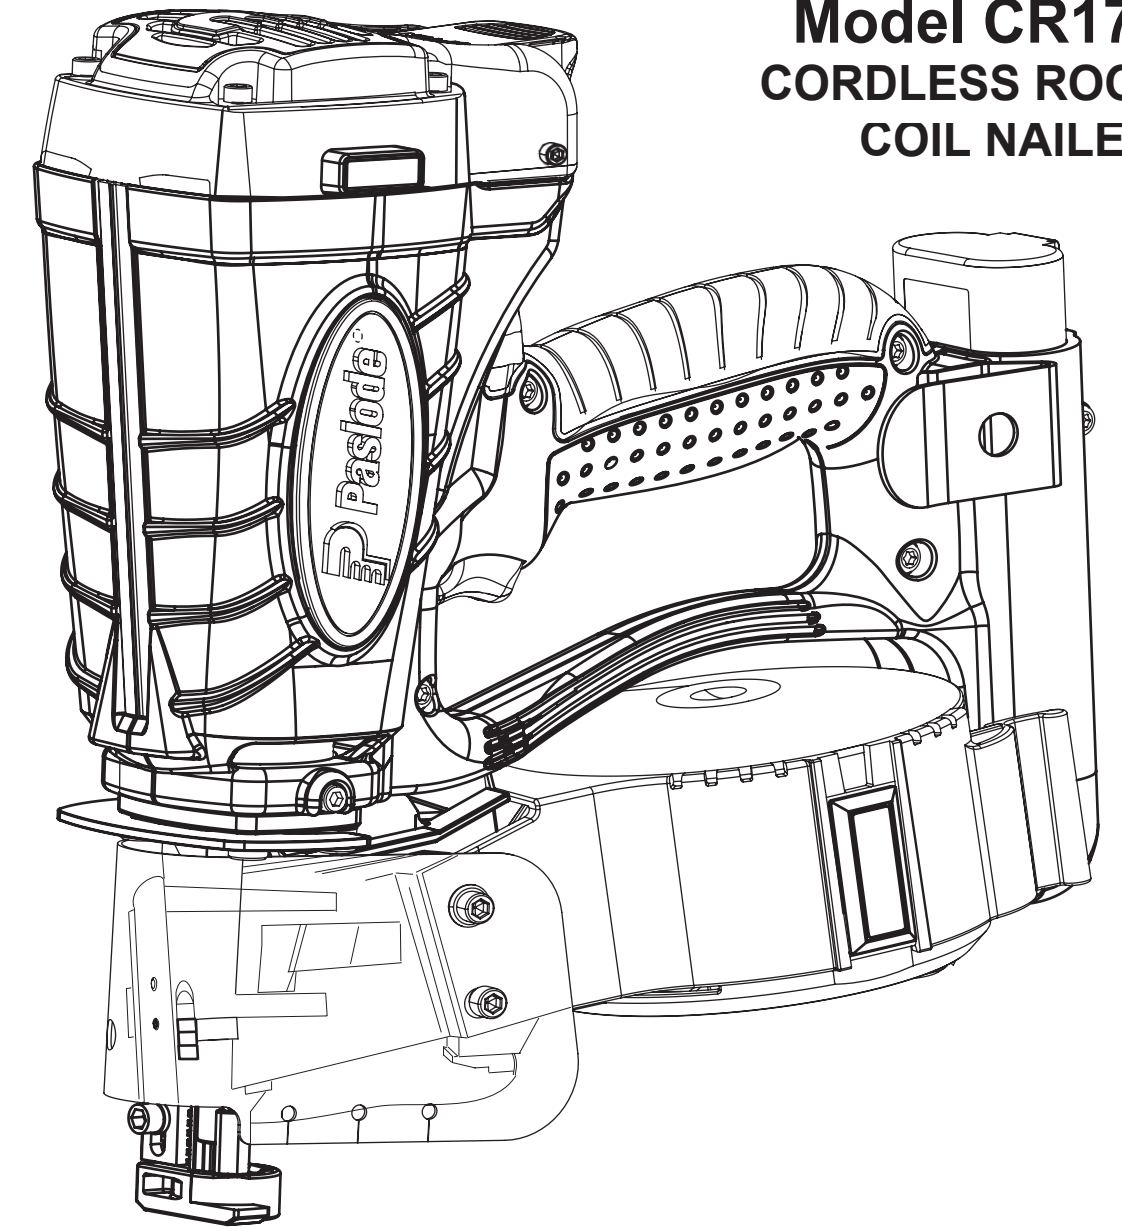

Tool Safety Tether

Part No. 904548

Part No. 904500

**Model CR175C
CORDLESS ROOFING
COIL NAILER**

**IMPORTANT!
DO NOT DESTROY**

Always refer to operating manual #904589 for detailed information on this tool. It is the customer's responsibility to have all operators and service personnel read and understand this information.