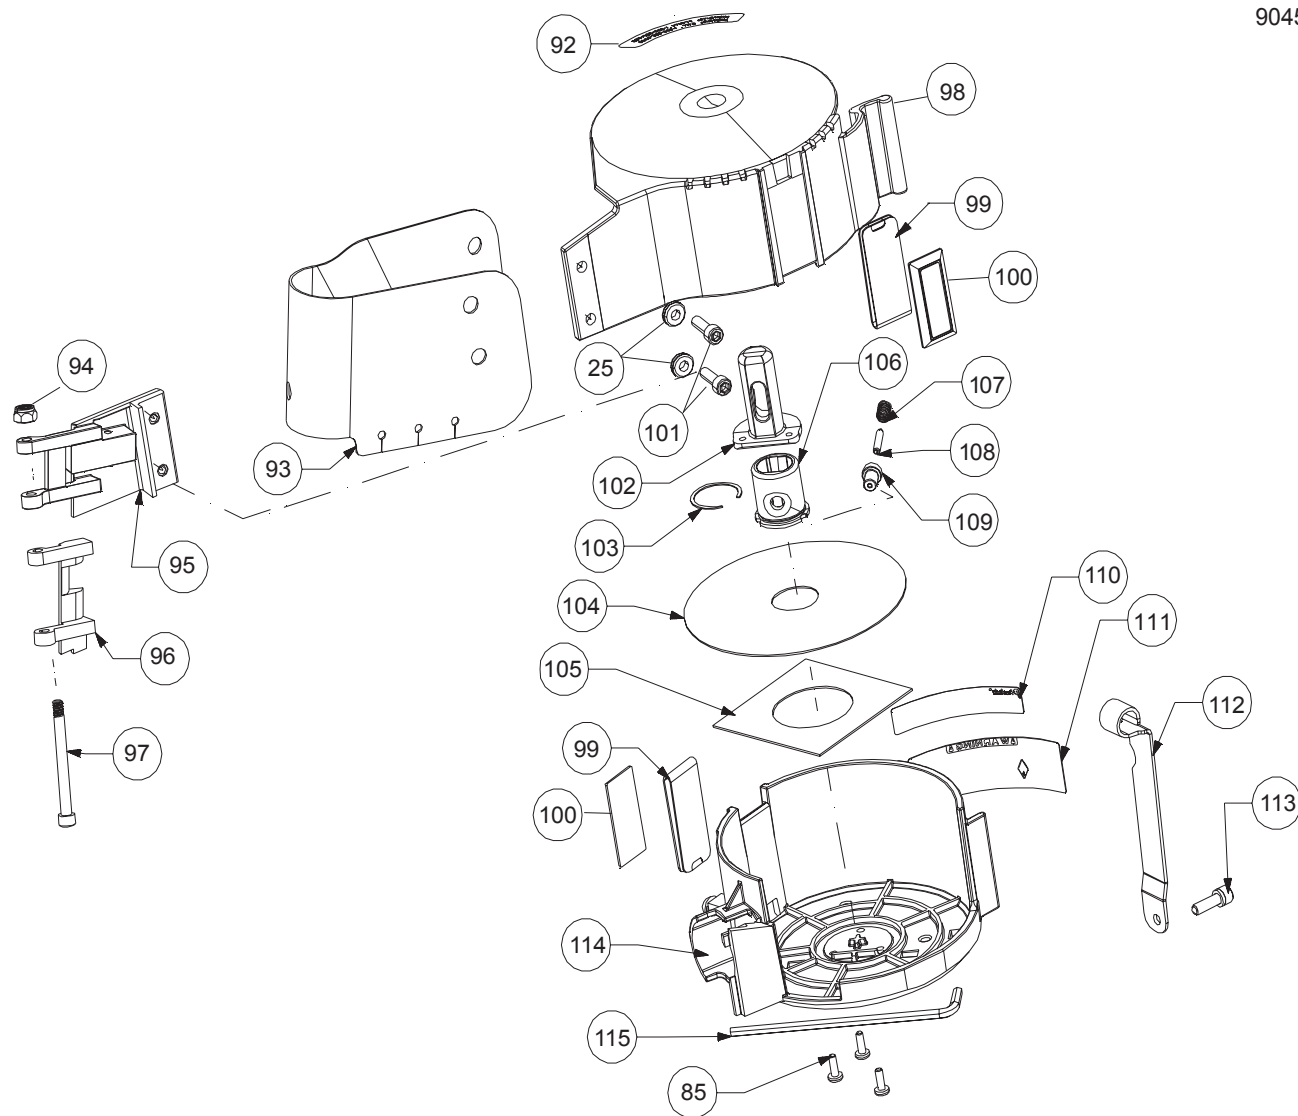

Cordless Roofing Coil Nailer
904500

PARTS LEGEND (Continued)

92	904584	1	Call Label,	104	403544	1	Nail Plate
93	904519	1	Shield, Debris	105	403545	1	Dampener
94	092037	1	Nut, Door Screw	106	904554	1	Post, Center Outer
95	404014	1	Door	107	500753	1	Spring, Post
96	404013	1	Guide	108	501009	1	Roll Pin, Post
97	404106	1	Screw-Door	109	904559	1	Post Button
98	904513	1	Cover Magazine	110	904542	1	Nameplate
99	404092	2	Wear Shield	**111	900496	1	Warning Label
100	904518	2	Wear Pad, Magazine	112	904515	1	Bracket, Magazine
101	004502	2	Screw, S.H.C.S 10-32 x 5/8	113	900593	1	Screw, 10-24 x 5/8 SHCS
102	904553	1	Post, Center-Inner	114	904514	1	Magazine
103	403580	1	Ring, Retaining	115	401331	1	Hex Key, 5/32

Part No. 900200

9/64" Hex Key

Part No. 900736

5/32" Hex Key

Part No. 401331

3/16" Hex Key

Part No. 901044

Clear Safety Glasses

Tool Safety Tether

Part No. 904548

Part No. 904500

**Model CR175C
CORDLESS ROOFING
COIL NAILER**

**IMPORTANT!
DO NOT DESTROY**

Always refer to operating manual #904589 for detailed information on this tool. It is the customer's responsibility to have all operators and service personnel read and understand this information.

* Denotes Normal Wear Items
 ** Make sure Warning Label (900496) is properly affixed and replace if necessary. Label is available at no charge through the Service Department.
 ■ Apply grease to threads.
 ▲ Apply Loctite 277 (red)
 → Denotes New Change